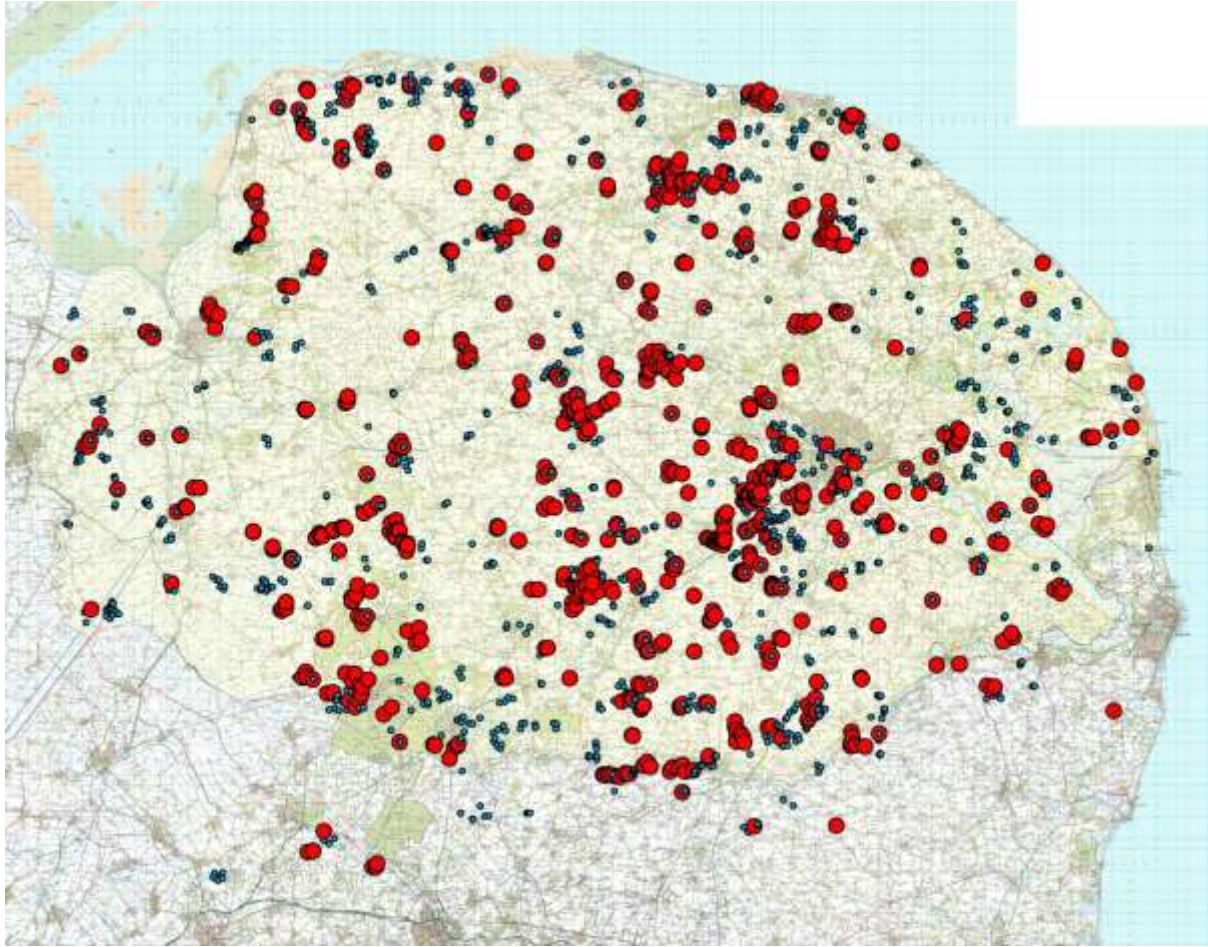

**Bush-crickets recorded incidentally through the Norfolk Bat Survey
(red = species recorded, blue = species not recorded)**

Speckled Bush-cricket

Dark Bush-cricket

Short-winged Conehead

Long-winged Conehead

Roesel's Bush-cricket

Great Green Bush-cricket