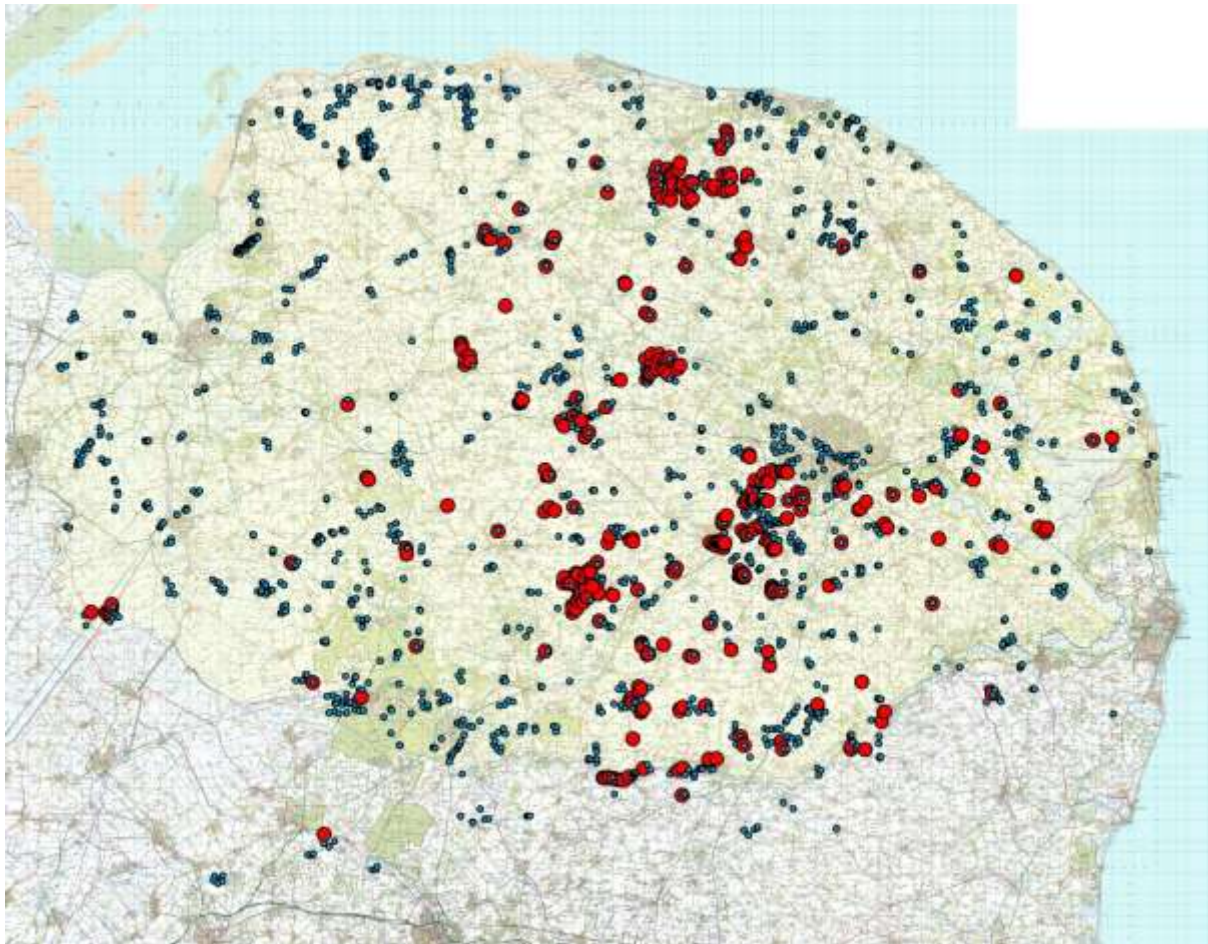

**Bush-crickets recorded incidentally through the Norfolk Bat Survey
(red = species recorded, blue = species not recorded)**

Speckled Bush-cricket

Dark Bush-cricket

Short-winged Conehead

Long-winged Conehead

Roesel's Bush-cricket

Great Green Bush-cricket