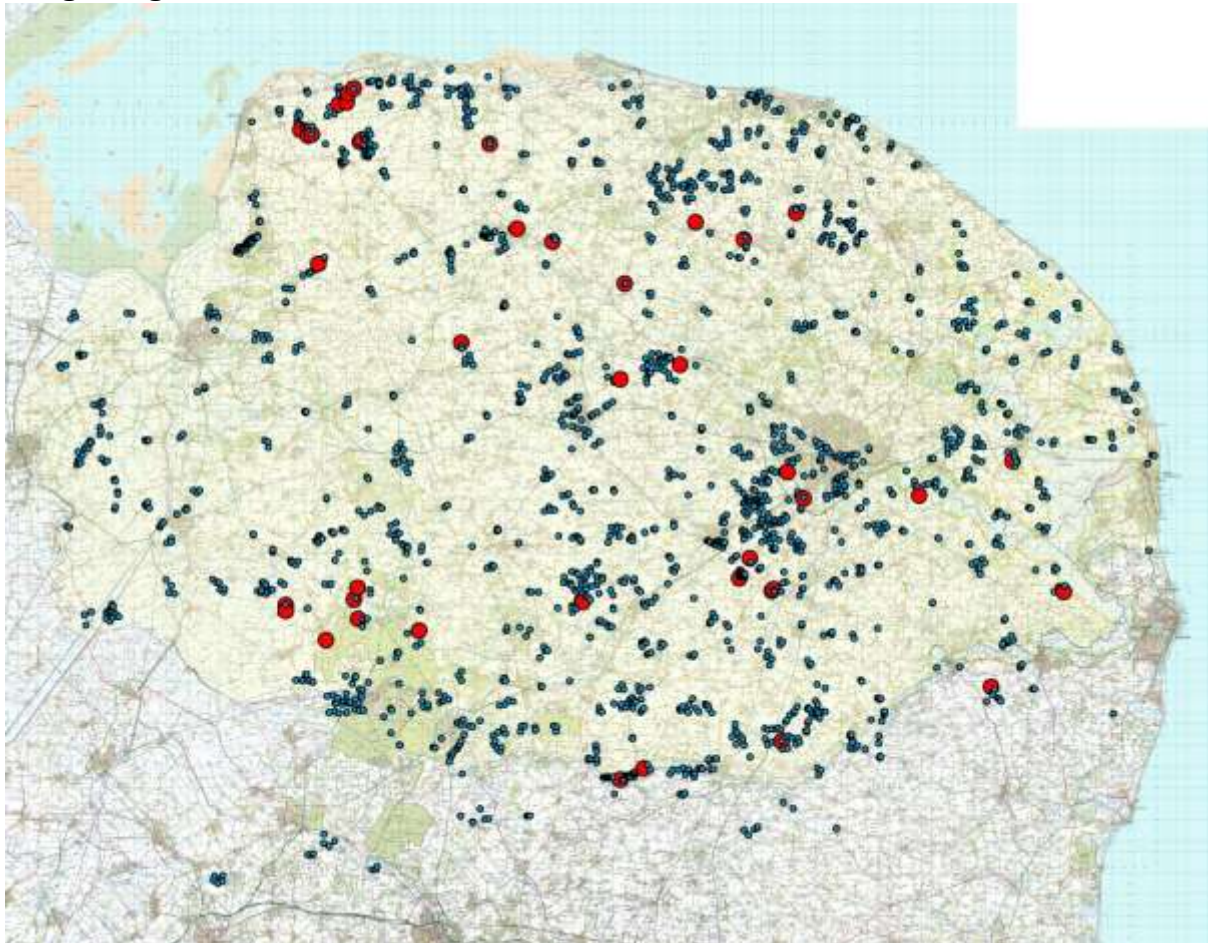

**Bush-crickets recorded incidentally through the Norfolk Bat Survey
(red = species recorded, blue = species not recorded)**

Speckled Bush-cricket

Dark Bush-cricket

Short-winged Conehead

Long-winged Conehead

Roesel's Bush-cricket

Great Green Bush-cricket