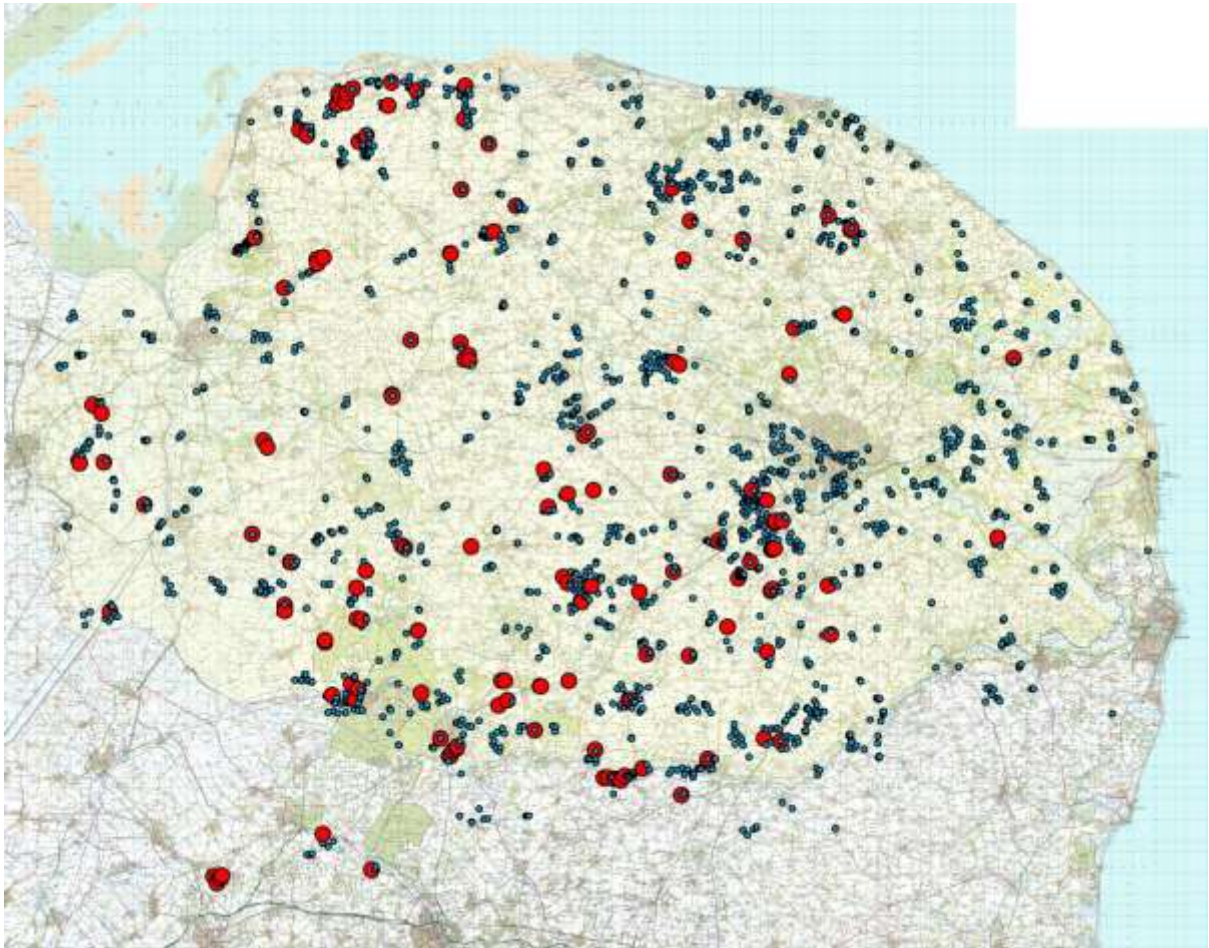

**Bush-crickets recorded incidentally through the Norfolk Bat Survey
(red = species recorded, blue = species not recorded)**

Speckled Bush-cricket

Dark Bush-cricket

Short-winged Conehead

Long-winged Conehead

Roesel's Bush-cricket

Great Green Bush-cricket