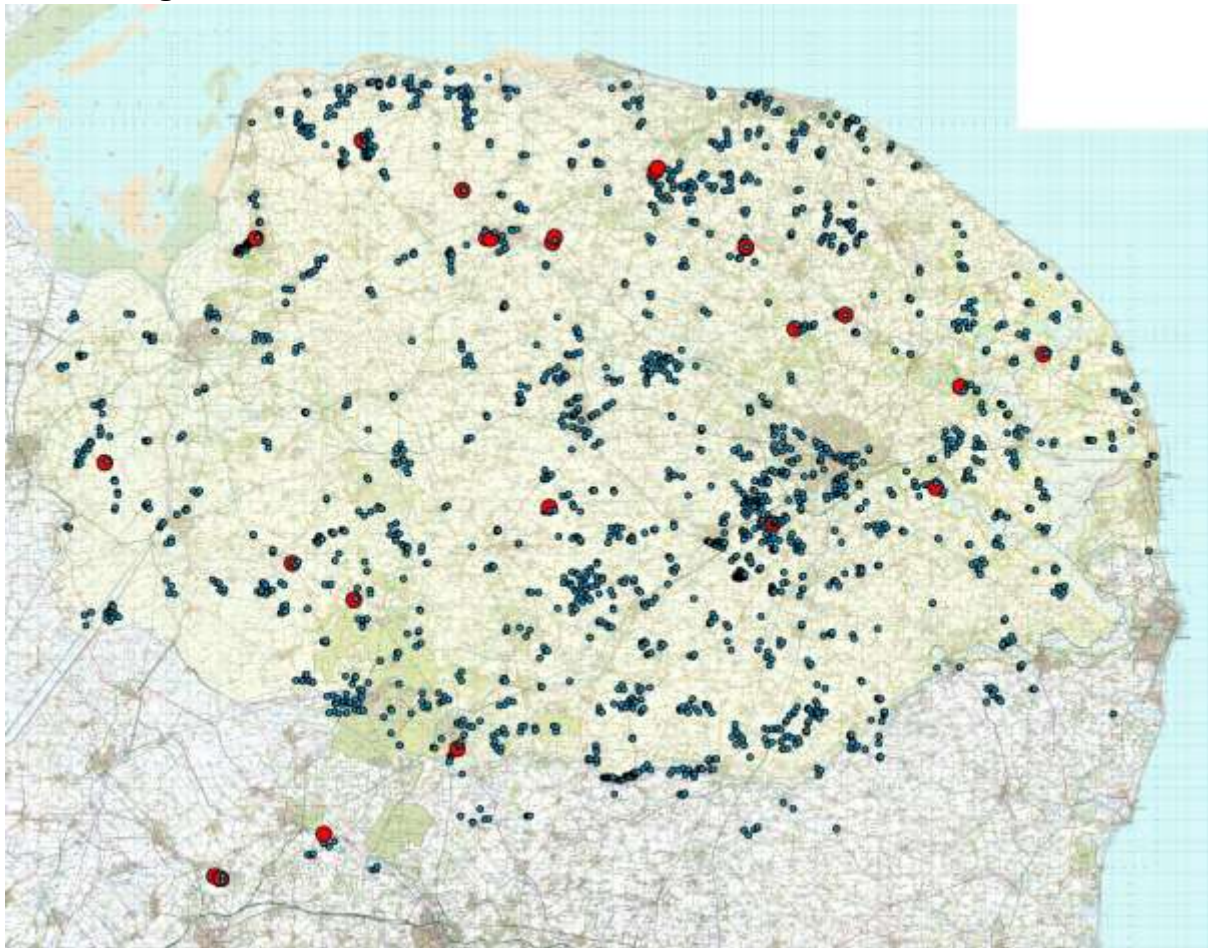

**Bush-crickets recorded incidentally through the Norfolk Bat Survey
(red = species recorded, blue = species not recorded)**

Speckled Bush-cricket

Dark Bush-cricket

Short-winged Conehead

Long-winged Conehead

Roesel's Bush-cricket

Great Green Bush-cricket